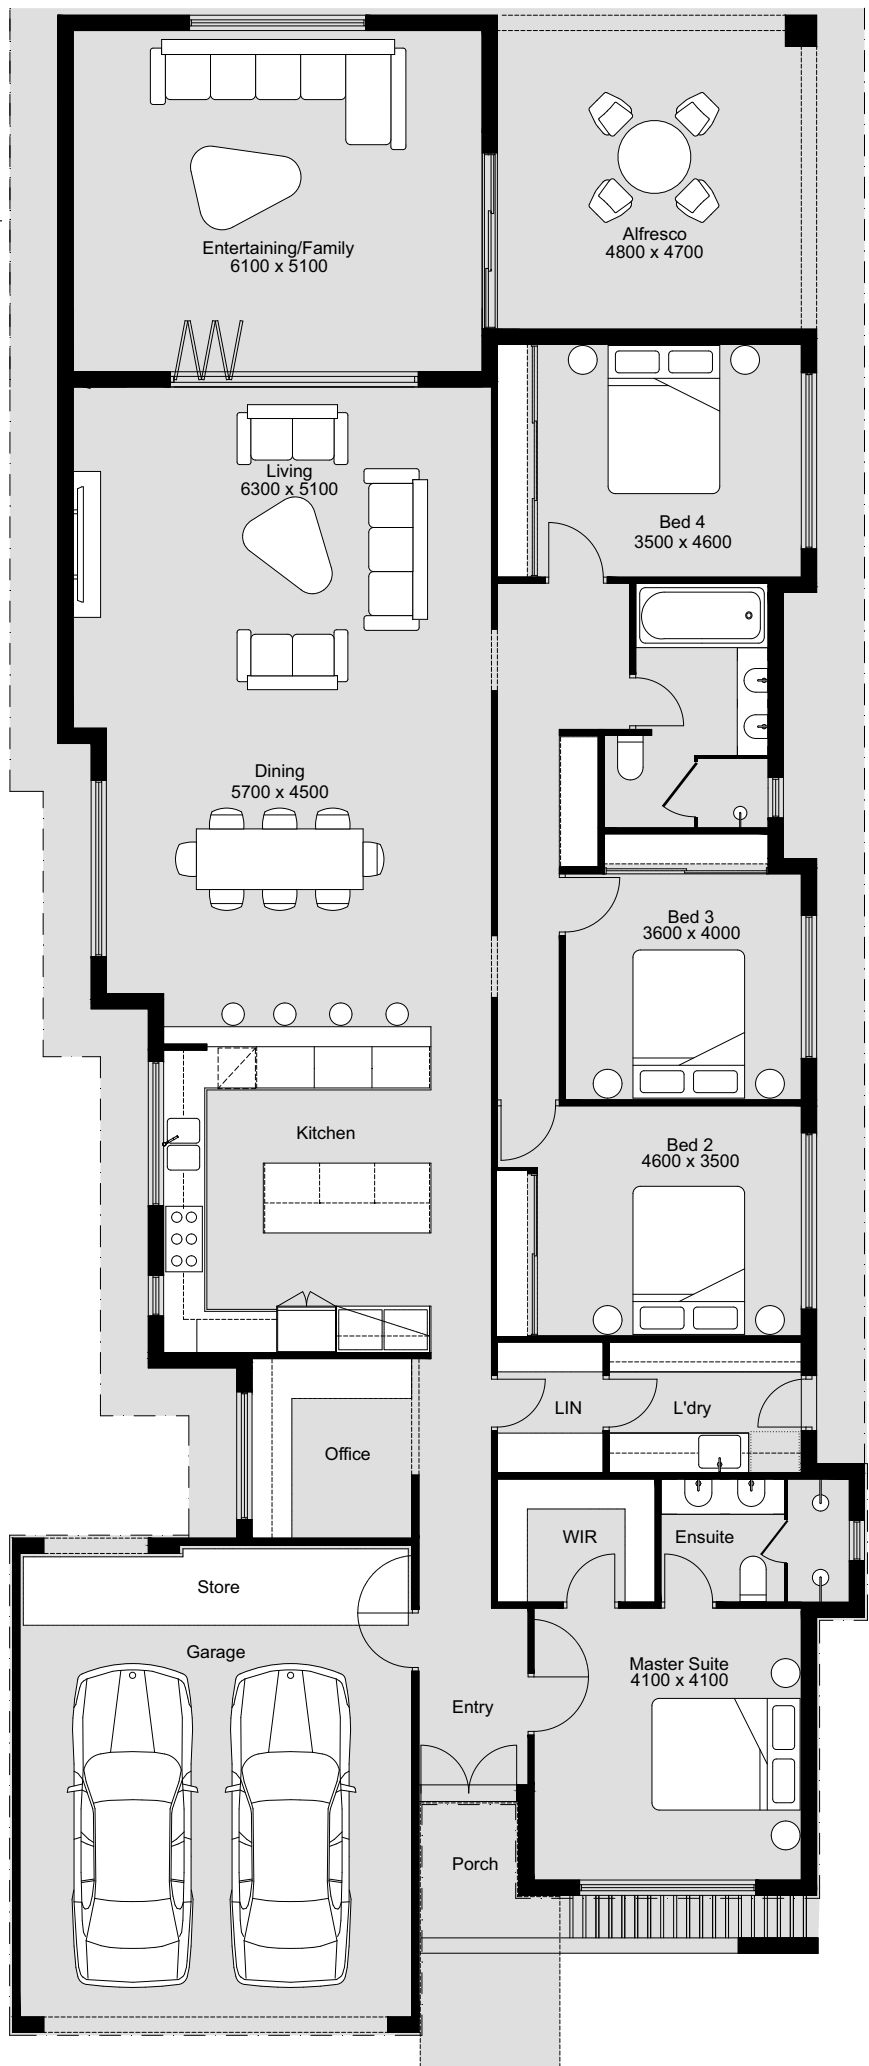

VICINITY

SINGLE STOREY HOME

4

2

2

Overall Width: 10.80m

Overall Length: 30.00m

Min Block Width: 15m

Min Block Length: 30m

Total Area: 286.00m²

CARBONHOMES